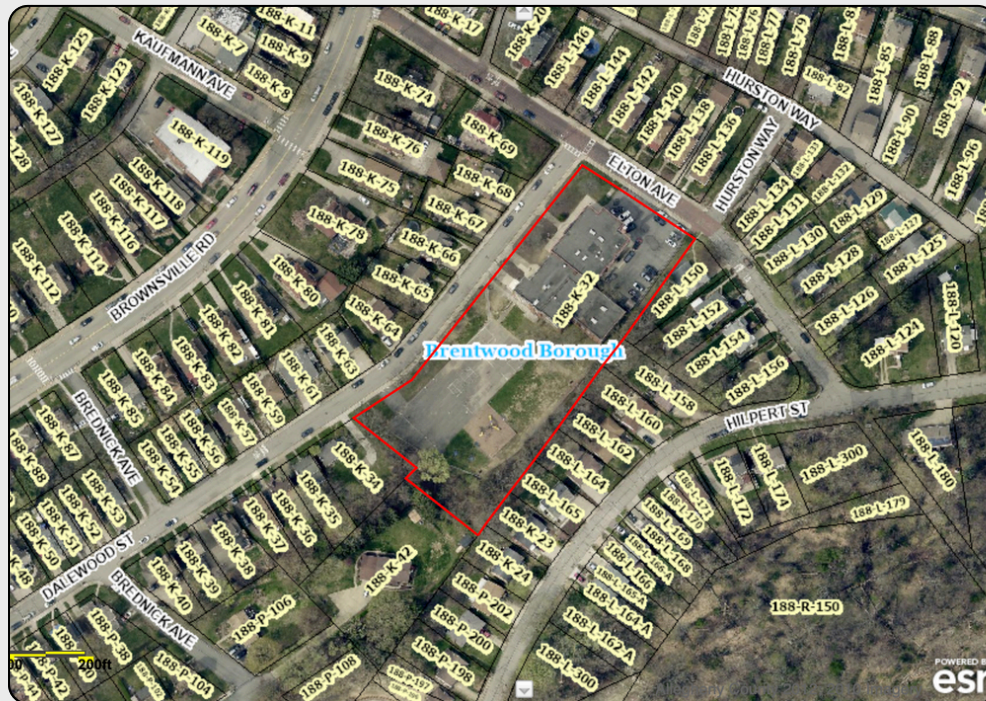

# For Sale

Former Moore Elementary School

3809 Dalewood Street, Pittsburgh, PA 15227

**\$475,000**

## Key Features:

- **Land: ±2.4 Acres**
- **Building: ±32,200**
- **Includes playground and court areas**
- **Zoned R-1; Single Family Residential**
- **Great Redevelopment Site**
- **Located in the heart of Brentwood Borough**
- **3 Story steel and masonry construction**
- **20 Parking spaces not including court/playground area**